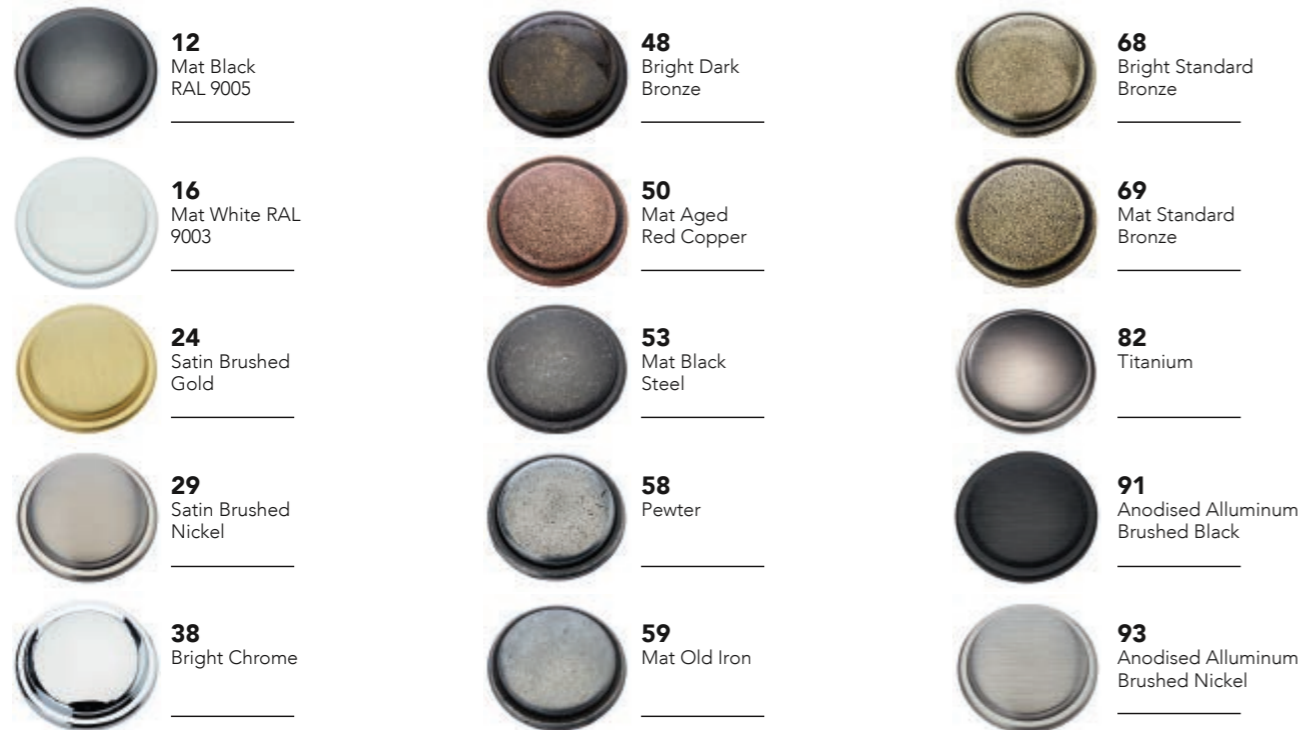

FINISHES

STANDARD FINISHES

As specified per article.

*Printed colours do not always correspond for 100% to the real finishes.
Metakor designs are legally protected, any infringement will be prosecuted.*

OR CHOOSE A COLOUR OF CHOICE

Make it personal by adding colour.

You are not finding the right handle for your cabinet? Metakor can offer coloured handles in some standard RAL or NCS colours. Find more about these colour options on our website.

www.metakor.com