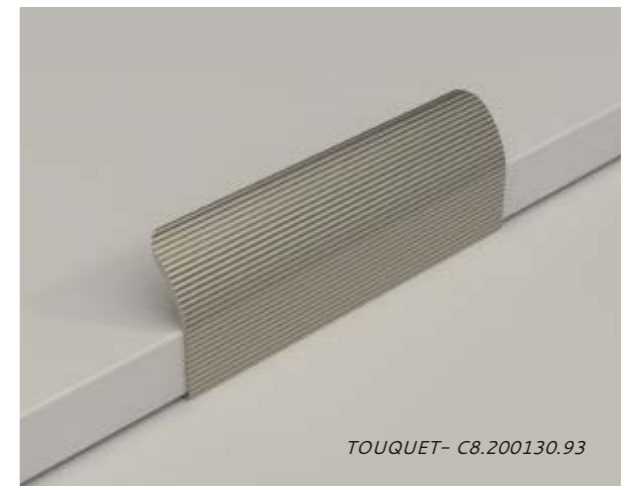

TOUQUET - C8.200130.93