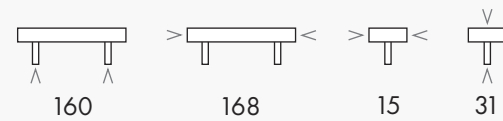

Available in the following finishes.

12 29 53 58 59 68 69 82 Highly Individual

REF. 11.4167.12
MAT BLACK RAL 9005

REF. 11.4169.29
SATIN BRUSHED NICKEL

STRAIGHT

STRAIGHT
REF. 11.4169

Available in the following finishes.

12 24 29 38 50 53 68 69 82

FLINT

METAKOR 2024 - 26

FLINT
REF. 11.4147

Available in the following finishes.

12 24 29 38 50 53 58 59 68 69

REF. 11.4147.29
SATIN BRUSHED NICKEL

REF. 11.4093.12
MATT BLACK RAL 9005