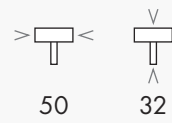

LUNAR

METAKOR 2024 — 18

LUNAR
REF. 19.3673

Available in the following finishes.

12 16 38 49 Highly Individual

REF. 19.3673
K17 — SHADES COLLECTION