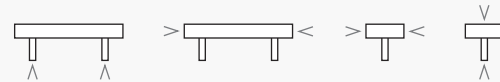

MONA

REF. 70.4200

32

50

18

41

REF. 70.4201

64

100

18

41

REF. 70.4202

128

200

18

41

Available in the following finishes.

24 91

REF. 70.4202.24
SATIN BRUSHED BRASS