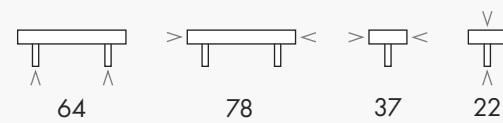

Highly Individual

Choose your colour.
 Ask us for more information about the options and conditions.
sales@metakor.be

EMOJIE

METAKOR 2024 — 14

EMOJIE
REF. 11.4154

Available in the following finishes.

12 24 29 38 50 53 58 59 68 69 Highly Individual