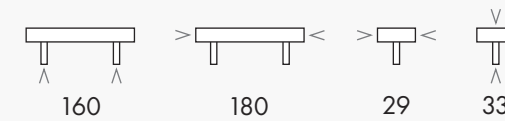

Available in the following finishes.

12 49