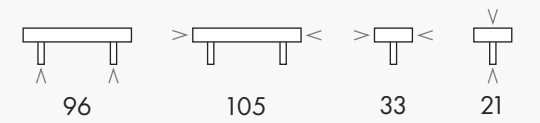

Available in the following finishes.

12 29 53 58 59 68 69 82 Highly Individual

REF. 11.4167.12
MAT BLACK RAL 9005

REF. 11.4169.29
SATIN BRUSHED NICKEL

STRAIGHT

STRAIGHT
REF. 11.4169

Available in the following finishes.

12 24 29 38 50 53 68 69 82

FLINT

METAKOR 2024 - 26

FLINT
REF. 11.4147

Available in the following finishes.

12 24 29 38 50 53 58 59 68 69

REF. 11.4147.29
SATIN BRUSHED NICKEL

REF. 11.4093.12
MATT BLACK RAL 9005