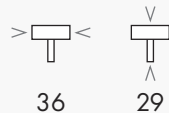

METAKOR 2024 - 10

BAMBOO KNOB

REF. 11.4198

Available in the following finishes.

12 16 24 29 48 50 53 58 59 68 69 82

BAMBOO T-KNOB

REF. 11.4199

Available in the following finishes.