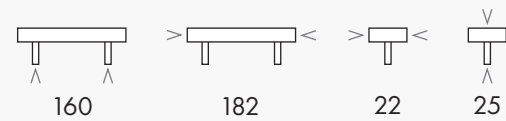

Available in the following finishes.

12 29 53 58 59 68 69 82 Highly Individual

REF. 11.4167.12
MAT BLACK RAL 9005

REF. 11.4169.29
SATIN BRUSHED NICKEL

STRAIGHT

STRAIGHT
REF. 11.4169

Available in the following finishes.