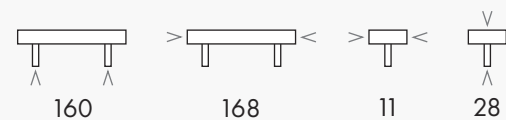

METAKOR 2024 - 10

BAMBOO KNOB

REF. 11.4198

Available in the following finishes.

12 16 24 29 48 50 53 58 59 68 69 82

BAMBOO T-KNOB

REF. 11.4199

Available in the following finishes.

12 16 24 29 48 50 53 58 59 68 69 82

BAMBOO

REF. 11.4190

Available in the following finishes.

12 16 24 29 48 50 53 58 59 68 69 82

REF. 11.4190.24
SATIN BRUSHED BRASS

COLOURFUL 2024

For 2024, Metakor doubles down on colour. We believe in infusing warmth, playfulness, and character into our living spaces.